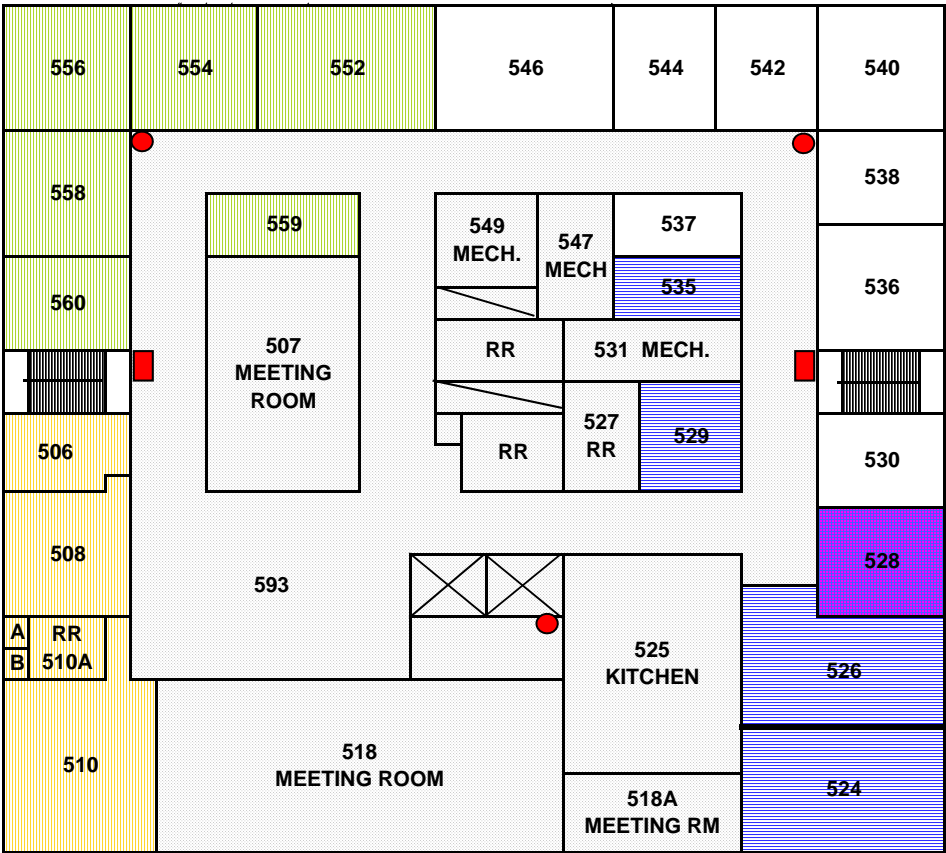

BUILDING A3 (52)

5th Floor

	ELEVATOR
	FIRE EXTINGUISHER
	STANDPIPE
	STAIRWELL
	RR REST ROOM

	CORE/UNRENTABLE
	CIH SERVICES
	DOLAN INSURANCE AGENCY
	FMS NETWORK
	NANOLAMBDA